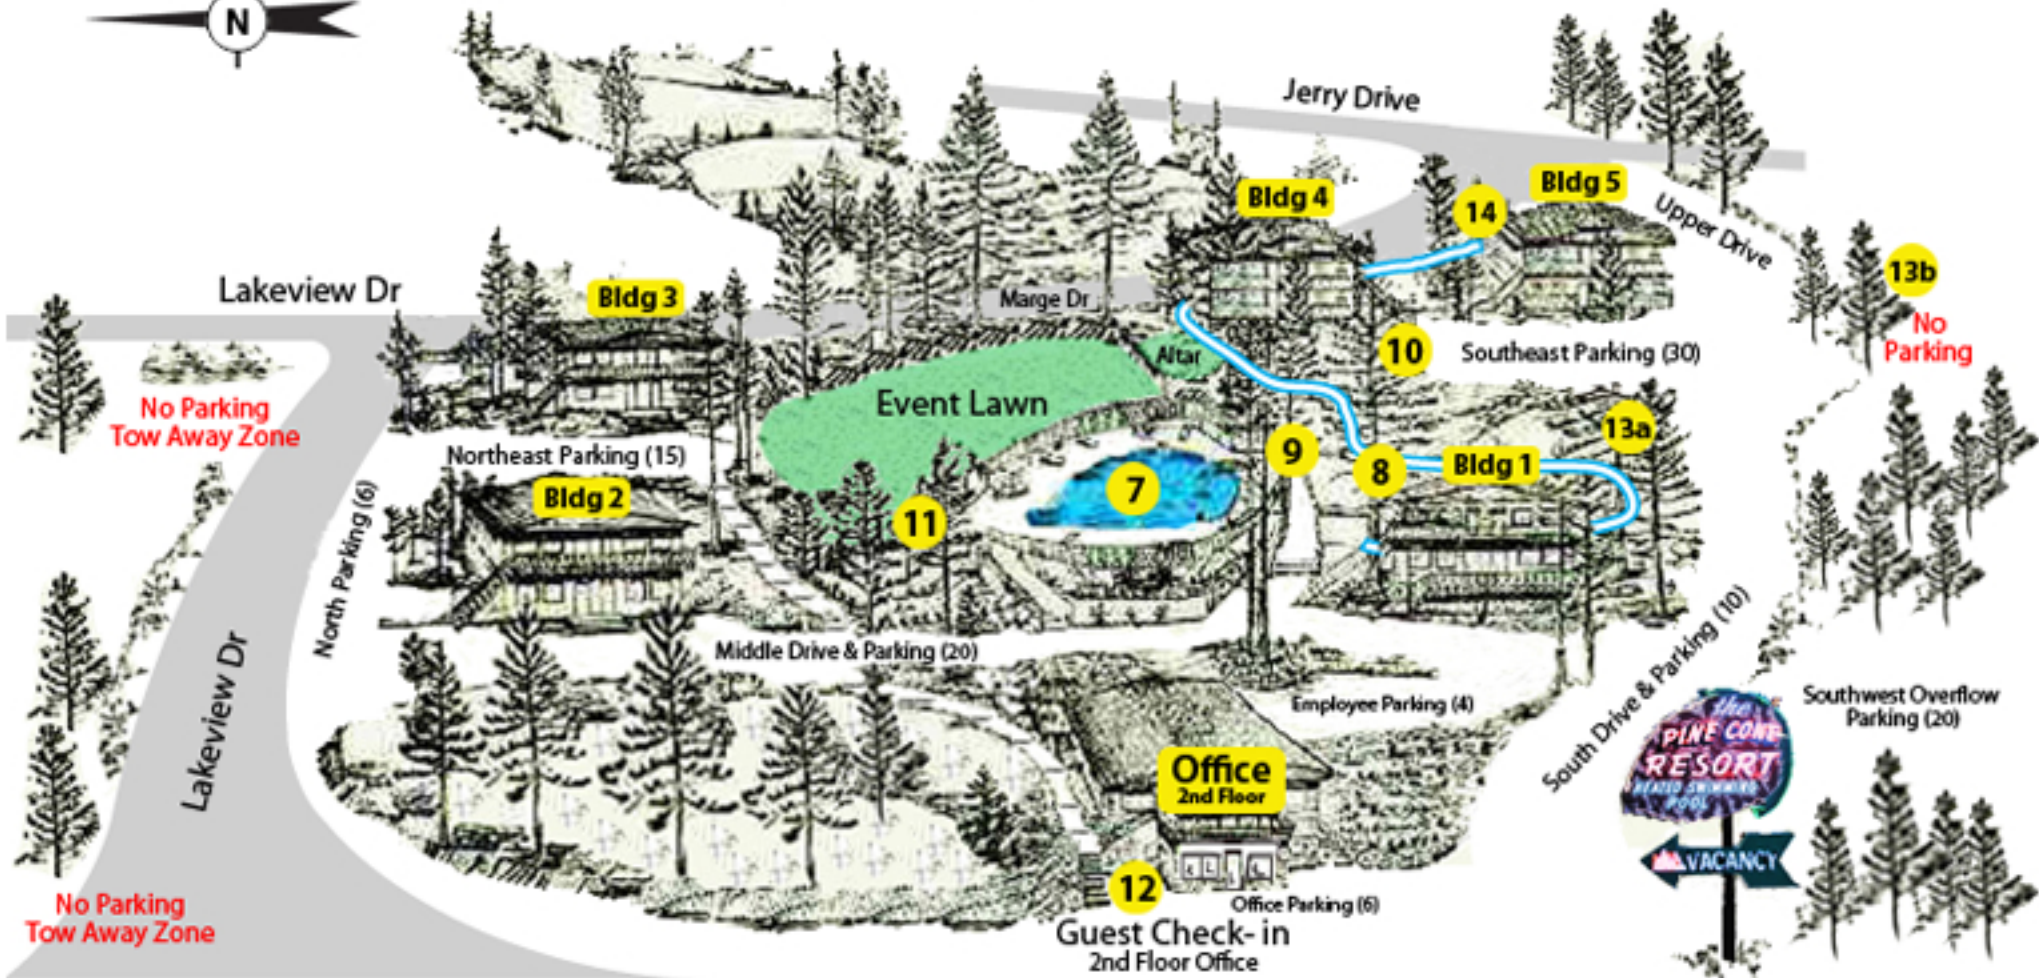

# Pine Cone Resort Site Plan - (800) 624-3887

601 Hwy 50, Zephyr Cove, NV 89448

Hwy 50

## For Wireless Internet Access:

- 1) Click on "Pine Cone Resort" Network
- 2) Enter Password in Upper Case
- 3) Enter your email address
- 4) Click box to agree to terms
- 5) Click Login

## Site Map Legend:

- |                                      |                                 |
|--------------------------------------|---------------------------------|
| 1) Building 1 : #305-#308            | 8) 5-Person Hot Tub Gazebo      |
| 2) Building 2 : #309-#312            | 9) Laundry                      |
| 3) Building 3 : #313-#316            | 10) South BBQ Area              |
| 4) Building 4 : #317-#320            | 11) North BBQ Area & Fire Pit   |
| 5) Building 5 : #321-#324            | 12) After Hours Check-in        |
| 6) Guest Check-in Office (2nd Floor) | 13a) Trash Bin 13b) Trash Truck |
| 7) Seasonal Heated Pool              | 14) Snow Slide                  |